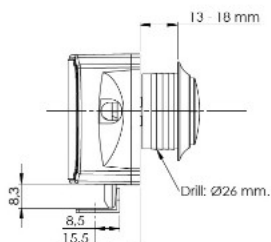

PRODUCT SHEET

Description:

Push Lock "RV", F/13-18 mm,"Round", CPL Plastic Knob & Brown Body, Inkl Steel L-Shaped Striking Plate

Item number:

14.03.047-0

Units	Box	Carton	HS Code	Barcode
Pcs.			8301300000	
				5704866520669