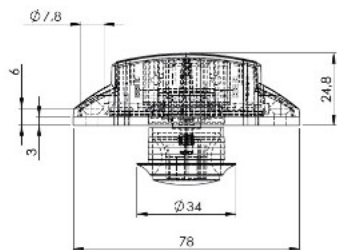

PRODUCT SHEET

Description:

Push Lock "RV", F/13-18 mm,"Round", CPL Plastic Knob & Brown Body, Inkl Steel L-Shaped Striking Plate

Item number:

14.03.047-0

Units	Box	Carton	HS Code	Barcode
Pcs.			8301300000	
				5704866520669