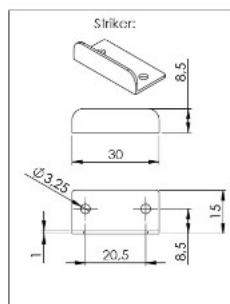

PRODUCT SHEET

Description:

Push Lock "RV", F/13-18 mm,"Round", CPL Plastic Knob & Brown Body, Inkl Steel L-Shaped Striking Plate

Item number:

14.03.047-0

Units	Box	Carton	HS Code	Barcode
Pcs.			8301300000	
				5704866520669